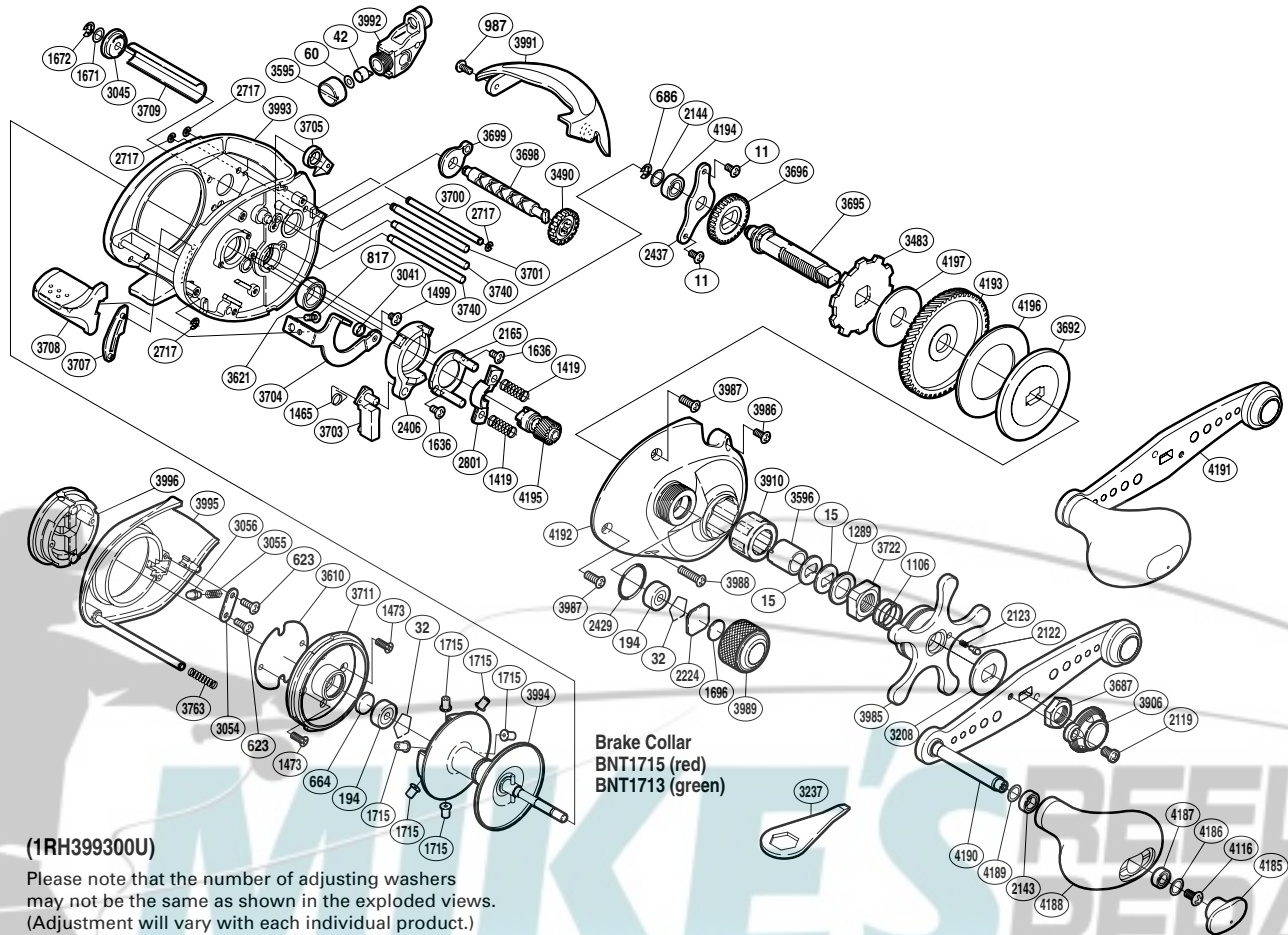

SHIMANO

CURADO

CU-300EJ

(1RH399300U)

Please note that the number of adjusting washers may not be the same as shown in the exploded views. (Adjustment will vary with each individual product.)

Part No.	Description	Part No.	Description	Part No.	Description
BNT0011	Screw	BNT2717	E Lock	BNT3906	Handle Retainer
BNT0015	Drag Spring Washer	BNT2801	Yoke	BNT3910	Roller Clutch Bearing
BNT0032	Bearing Retainer	BNT3041	Clutch Plate Shaft Support	BNT3985	Star Drag
BNT0042	Line Guide Pawl	BNT3045	Worm Bushing B	BNT3986	Screw
BNT0060	Spacer	BNT3054	Click Pin Retainer	BNT3987	Screw
BNT0194	Ball Bearing	BNT3055	Click Spring	BNT3988	Screw
BNT0623	Screw	BNT3056	Click Pin	BNT3989	Cast Control Cap
BNT0664	Spacer B	BNT3208	Star Drag Click Plate	BNT3991	Thumb Rest
BNT0686	E Lock	BNT3483	Anti-Reverse Ratchet	BNT3992	Line Guide
BNT0817	Screw	BNT3490	Idle Gear	BNT3993	One-Piece Frame
BNT0987	Screw	BNT3595	Pawl Cap	BNT3994	Spool Assembly
BNT1106	Star Drag Spring	BNT3596	Roller Clutch Inner Tube	BNT3995	Left Side Plate
BNT1289	Star Drag Spacer	BNT3610	Brake Case Spacer	BNT3996	Turnkey Dial
BNT1419	Yoke Spring	BNT3621	Ball Bearing	BNT4116	Screw
BNT1465	Clutch Pawl Spring	BNT3687	Handle Nut	BNT4185	Handle Knob Seal
BNT1473	Screw	BNT3692	Key Washer	BNT4186	Washer
BNT1499	Screw	BNT3695	Drive Shaft	BNT4187	Ball Bearing
BNT1636	Screw	BNT3696	Idle Gear	BNT4188	Handle Knob
BNT1671	Washer	BNT3698	Worm Shaft	BNT4189	Handle Knob Shaft Seal
BNT1672	E Lock	BNT3699	Worm Bushing A	BNT4190	Handle Shank Assembly
BNT1696	Cast Control Spacer	BNT3700	Line Guard	BNT4191	Handle Assembly
BNT1715	Brake Collar (red)	BNT3701	Level Wind Guide	BNT4192	Right Side Plate
BNT2119	Screw	BNT3703	Clutch Pawl	BNT4193	Drive Gear
BNT2122	Click Pin	BNT3704	Clutch Plate	BNT4194	Ball Bearing
BNT2123	Click Spring	BNT3705	Anti-Reverse Pawl	BNT4195	Pinion Gear
BNT2143	Ball Bearing	BNT3707	Clutch Bar Guide B	BNT4196	Drag Washer
BNT2144	Washer	BNT3708	Quick-Fire II Clutch Bar	BNT4197	Drag Washer
BNT2165	Clutch Cam Retainer	BNT3709	Level Wind Guard		
BNT2224	Spool Tension Spacer	BNT3711	Brake Case		
BNT2406	Clutch Cam	BNT3722	Star Drag Nut		
BNT2429	O Ring	BNT3740	Stabilizer Bar	BNT1713	Brake Collar (green) (accessory)
BNT2437	Drive Shaft Retainer	BNT3763	Side Plate Spring	BNT3237	Wrench (accessory)